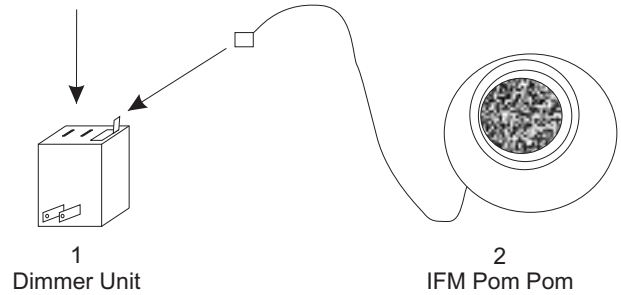

International Fashion Machines, Inc.

Exclusive Materials, Future Design

Dimensions:

Wall Plate 5" x 5.5" x .5" deep.

IFM Catalogue Number 03-001

bluep^om

LAMP DIMMER™

Installation Instructions

Package Contents (IFM Part Numbers)

1) IFM Electronic POM POM with wire and connector.
2) Lamp Dimmer Unit.

CLEANING: The IFM Tufted Sensor is anti-microbial and stain resistant. It requires no cleaning. **Do not sponge or wet IFM Sensor.** The felt fabric cover is made with stain resistant fabric. The felt fabric cover can be sponged clean with a damp sponge. Do not submerge any part of the Electric POM POM or Dimmer Unit in water.

INSTALLATION:

1) Plug lamp into dimmer unit.
2) Plug POM POM into dimmer unit.
3) Plug dimmer unit into wall.
4) Touch tufted sensor area to control light level on lamp.

CLEANING: The IFM Tufted Sensor is anti-microbial and stain resistant. It requires no cleaning. POM POM and sensor can be sponged clean. Do not submerge in water. IFM does not recommend installation in bathroom or kitchen or other damp area. IFM's limited warranty will not cover products installed in those areas.

Plug Your Lamp in Here

INTERNATIONAL FASHION MACHINES, INC. , LIMITED WARRANTY STATEMENT; INTERNATIONAL FASHION MACHINES, INC. ("IFM") warrants this product against defects in material or workmanship for the time periods and as set forth below. Under this Limited Warranty, IFM will, at its option, (i) repair the product using new or refurbished parts or (ii) replace the product with a new or refurbished product. For purposes of this Limited Warranty, "refurbished" means a product or part that has been returned to its original specifications. In the event of a defect, these are your exclusive remedies. Term: For a period of ninety (90) days from the original date of purchase of the product, IFM will, at its option, repair or replace with new or refurbished product or parts, any product or parts determined to be defective. Only IFM Product Covered: This Limited Warranty covers only the IFM product. It does not cover technical assistance in using the product. Third-Party Materials Not Covered. This Limited Warranty does not cover any accessories or parts identified as being supplied by a third party. Those third-party accessories or parts may be covered by a separate warranty from their manufacturer. Instructions: To obtain warranty service, you must deliver the product to IFM, postage prepaid, in either its original packaging or packaging affording an equal degree of protection. A dated purchase receipt is required. Repair/Replacement Warranty: This Limited Warranty shall apply to any repair, replacement part or replacement product for the remainder of the original Limited Warranty period or for thirty (30) days, whichever is longer. Any parts or product replaced under this Limited Warranty will become the property of IFM. This Limited Warranty only covers product issues caused by defects in material or workmanship during ordinary consumer use; it does not cover product issues caused by any other reason, including but not limited to product issues due to commercial use, acts of God, misuse, problems with electrical power, limitations of technology, or modification of or to any part of the IFM product. This Limited Warranty does not cover IFM products sold AS IS or WITH ALL FAULTS or consumables (such as fuses or batteries). LIMITATION ON DAMAGES: IFM SHALL NOT BE LIABLE FOR ANY INCIDENTAL OR CONSEQUENTIAL DAMAGES FOR BREACH OF ANY EXPRESS OR IMPLIED WARRANTY OR CONDITION ON THIS PRODUCT. DURATION OF IMPLIED WARRANTIES: EXCEPT TO THE EXTENT PROHIBITED BY APPLICABLE LAW, ANY IMPLIED WARRANTY OR CONDITION OF MERCHANTABILITY OR FITNESS FOR A PARTICULAR PURPOSE ON THIS PRODUCT IS LIMITED IN DURATION TO THE DURATION OF THIS WARRANTY. Some states or jurisdictions do not allow the exclusion or limitation of incidental or consequential damages, or allow limitations on how long an implied warranty lasts, so the above limitations or exclusions may not apply to you. This Limited Warranty gives you specific legal rights and you may have other rights which vary from state to state or jurisdiction to jurisdiction.